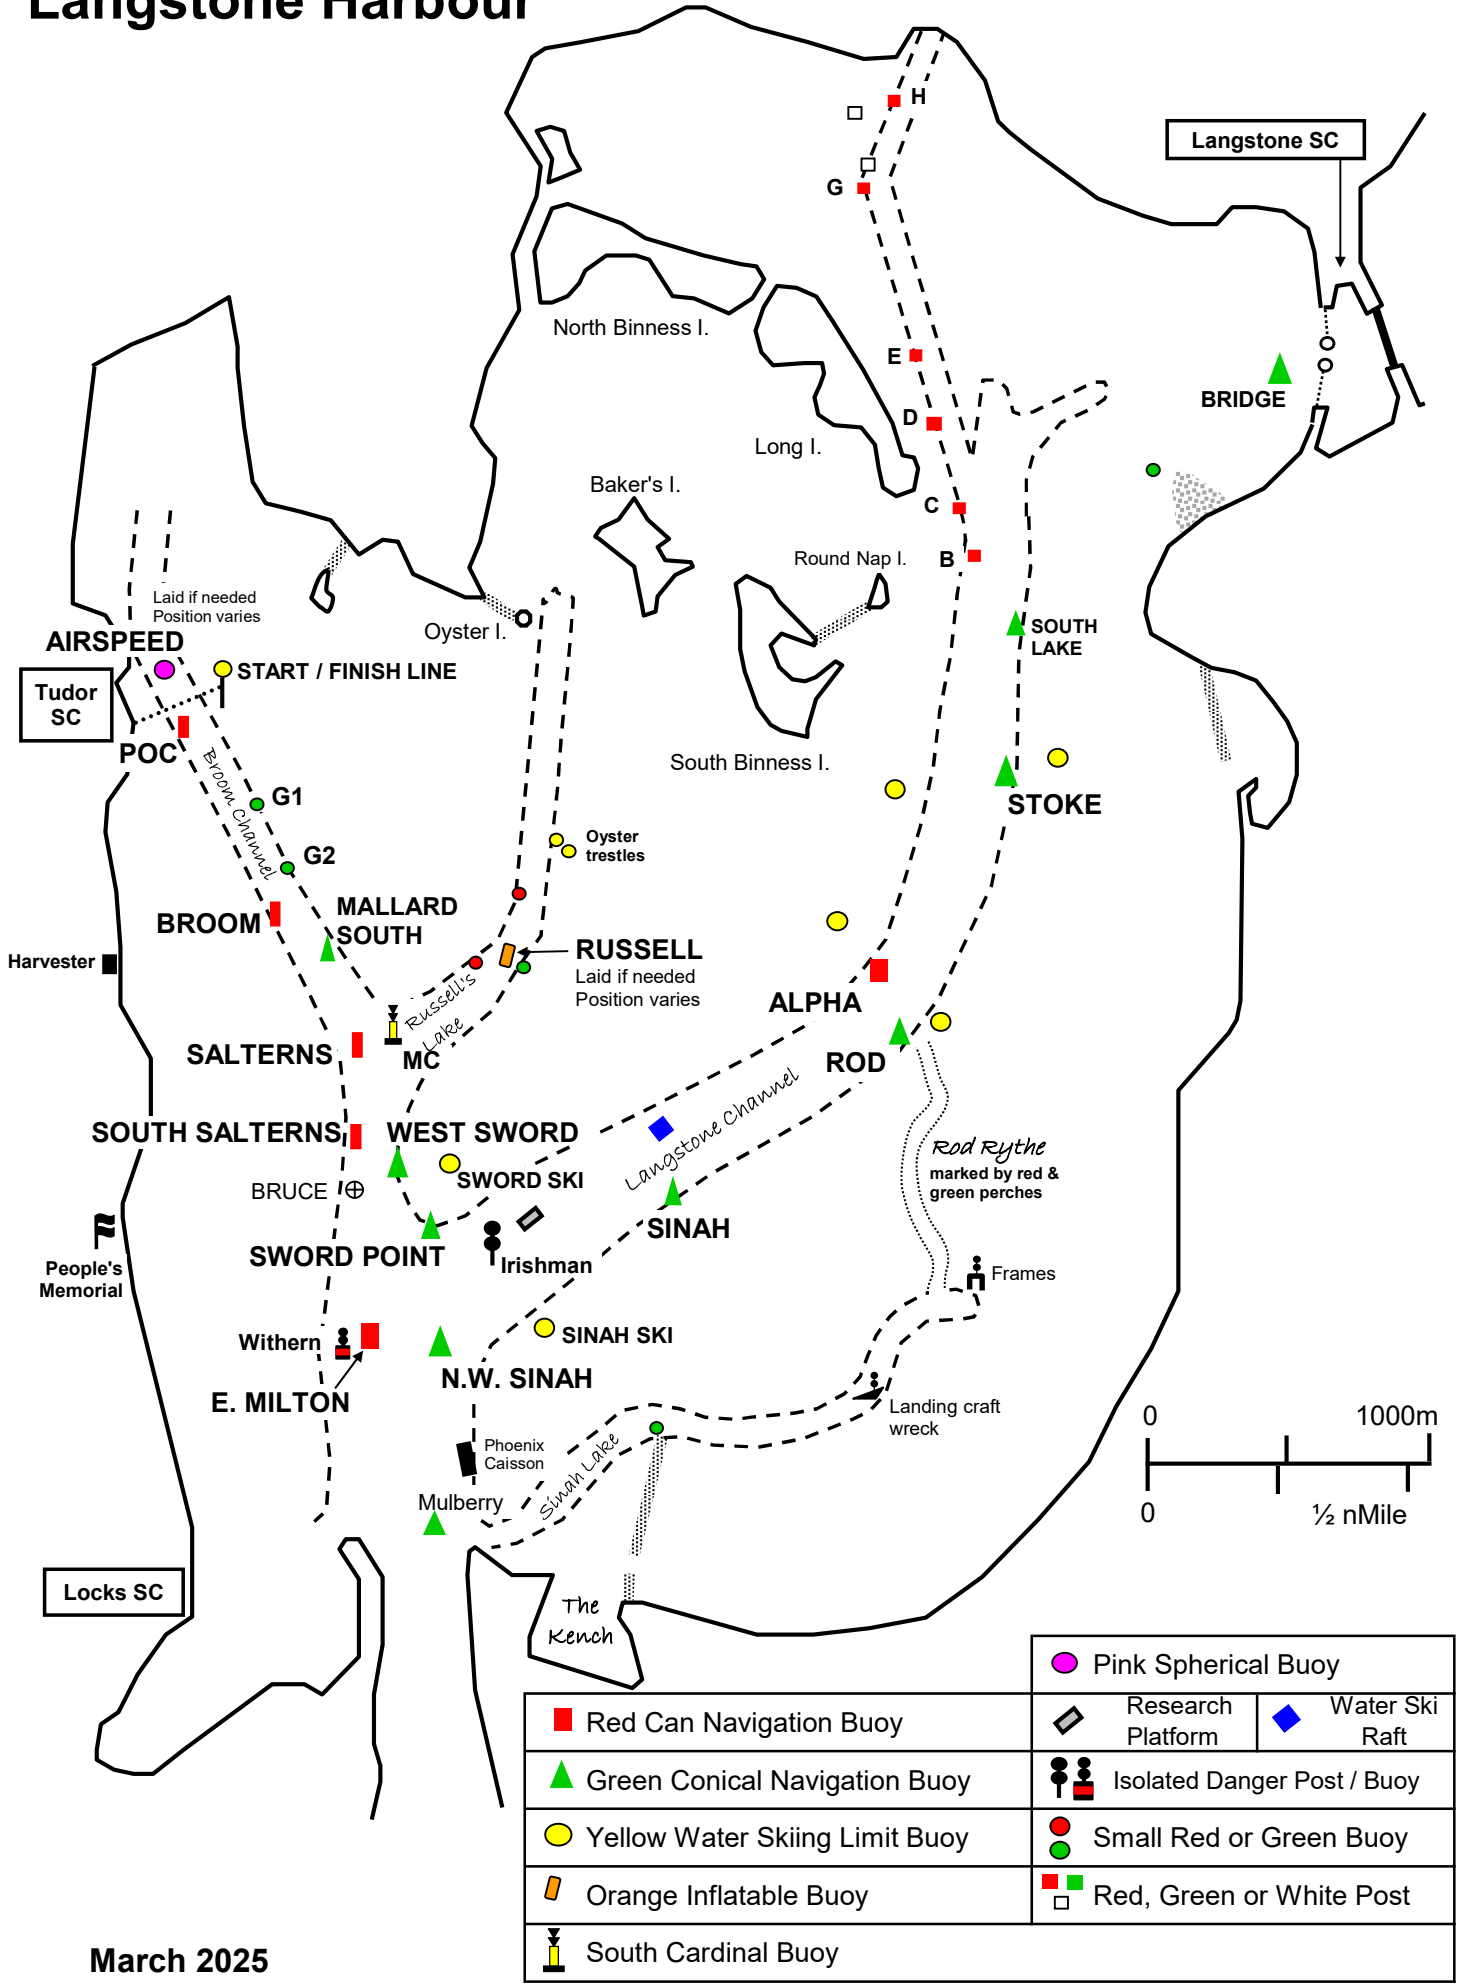

Langstone Harbour

Locks SC

Langstone SC

Tudor SC

AIRSPPEED

SOUTH SALTERNS

BROOM

SALTERNS

MALLARD SOUTH

BRUCE

SWORD POINT

Withern

E. MILTON

N.W. SINAH

Mulberry

The Kench

North Binness I.

Baker's I.

Long I.

Round Nap I.

South Binness I.

Oyster I.

Oyster trestles

RUSSELL

Frames

Landing craft
wreck

SOUTH LAKE

STOKE

BRIDGE

Laid if needed
Position varies

START / FINISH LINE

POC